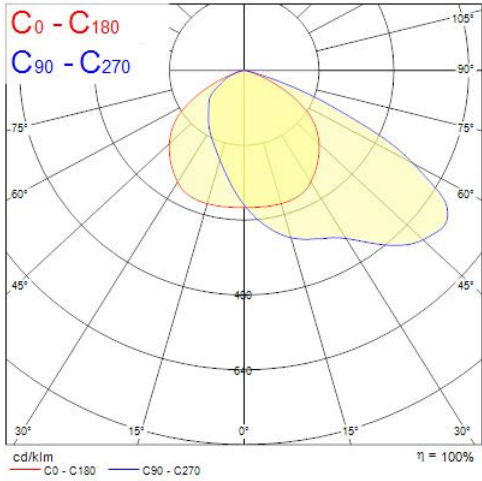

Photometry