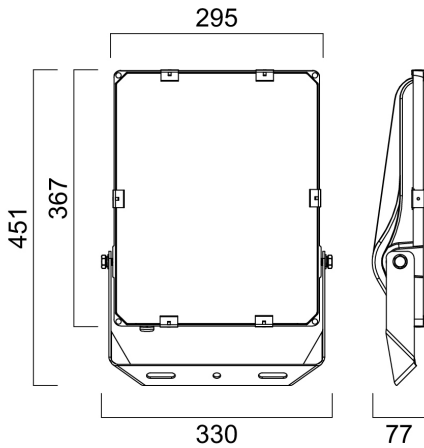

Technical drawings

Data table

GENERAL DATA

Product name

Kalani IP66 20KLM 840 ASYM